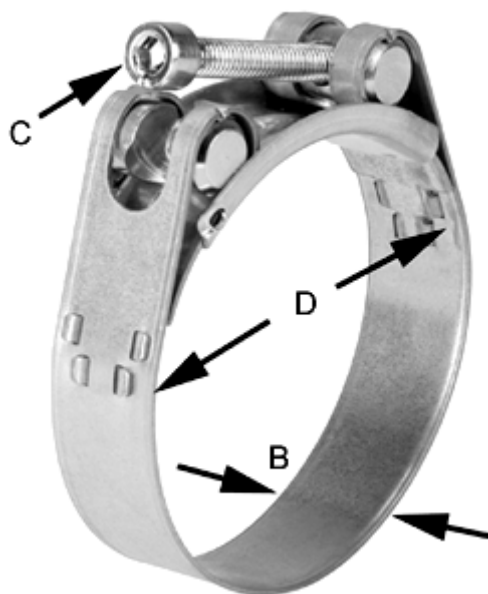

Data Sheet

Article number: 025927252076

Description: Heavy Duty Clamp GBS M 76/25 W2 ISK QRC

Measures

C (screw type) = ISK
Diameter D = 73-79
Width B = 25